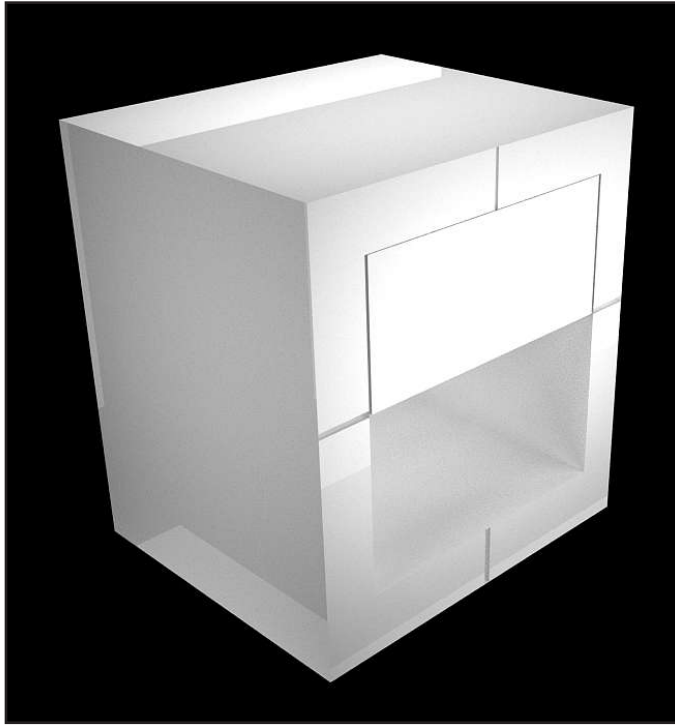

## BEDSIDE TABLE DESIGNS

MUMBAI:

Size: 600 W X 400 D X 600H  
White MDF duco strayed with oak veneer

TOTAL: R4000,00

KANSAS:

Size: 600 W X 600W X 450H  
White MDF duco sprayed with a mirror insert

TOTAL: R3600,00

SAINT-PETERSBURG:

Size: 600W X 400 D X 600 H  
White MDF duco sprayed with oak veneer drawers  
and white cylindrical legs

TOTAL: R3600,00

TORONTO:

Size: 600 W X 400 D X 600H  
Oak veneer box with white legs

TOTAL: R2670,00

CANNES:

Size: L 1200 X D 500 X H 550  
Oversized unit in oak veneer stained  
mahogany with stainless steel square  
handles

TOTAL: R5800,00

TAIPEI:

Size: 600 W X 400 D X 600 H  
Oak Veneer with 2 drawers and solid  
oak cylinder legs

TOTAL: R4000,00

BEUNOS AIRES:

Size: 600 W X 400 D X 600 H  
Oak Veneer box with MDF top with  
angled legs in solid oak

TOTAL: 3900,00

CAIRO:

Size: 600 W X 400 D X 600 H  
Oak Veneer, 2 x drawers with cylinder  
solid oak legs