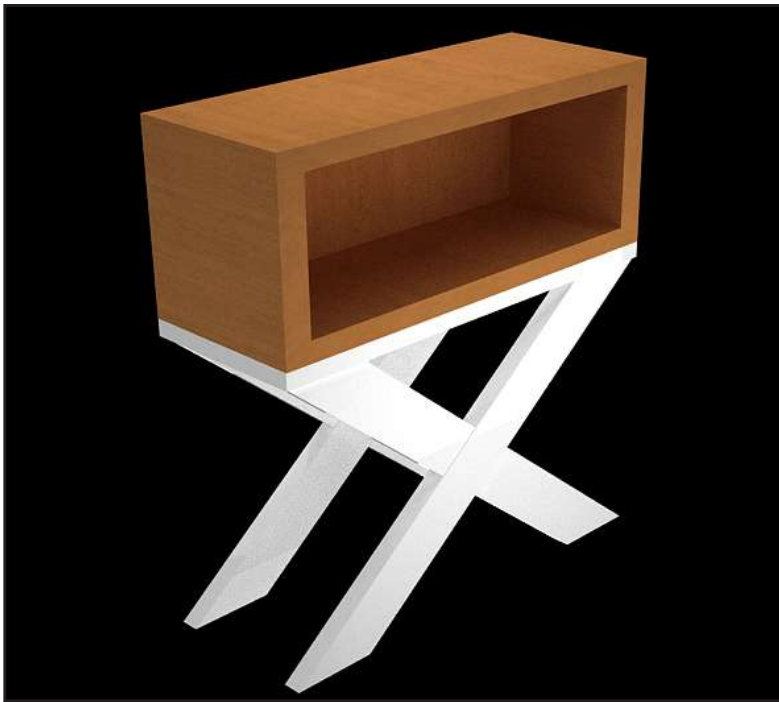

## BEDSIDE TABLE DESIGNS

MUMBAI:

Size: 600 W X 400 D X 600H  
White MDF duco strayed with oak veneer

TOTAL: R4000,00

KANSAS:

Size: 600 W X 600W X 450H  
White MDF duco sprayed with a mirror insert

TOTAL: R3600,00

SAINT-PETERSBURG:

Size: 600W X 400 D X 600 H  
White MDF duco sprayed with oak veneer drawers  
and white cylindrical legs

TOTAL: R3600,00

TORONTO:

Size: 600 W X 400 D X 600H  
Oak veneer box with white legs

TOTAL: R2670,00

CANNES:

Size: L 1200 X D 500 X H 550  
Oversized unit in oak veneer stained  
mahogany with stainless steel square  
handles

TOTAL: R5800,00

TAIPEI:

Size: 600 W X 400 D X 600 H  
Oak Veneer with 2 drawers and solid  
oak cylinder legs

TOTAL: R4000,00

BEUNOS AIRES:

Size: 600 W X 400 D X 600 H  
Oak Veneer box with MDF top with  
angled legs in solid oak

TOTAL: 3900,00

CAIRO:

Size: 600 W X 400 D X 600 H  
Oak Veneer, 2 x drawers with cylinder  
solid oak legs