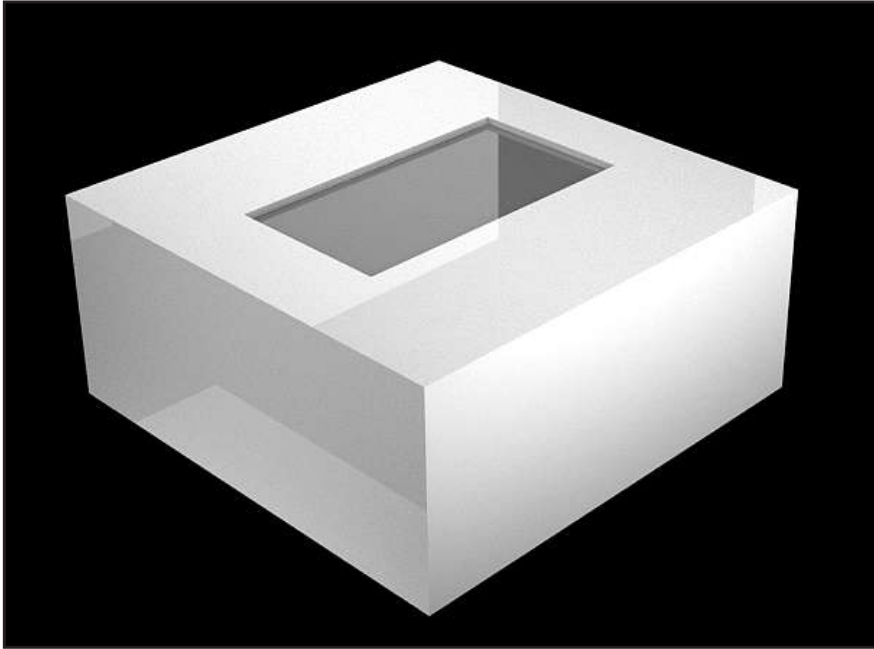

## BEDSIDE TABLE DESIGNS

MUMBAI:

Size: 600 W X 400 D X 600H  
White MDF duco strayed with oak veneer

TOTAL: R4000,00

KANSAS:

Size: 600 W X 600W X 450H  
White MDF duco sprayed with a mirror insert

TOTAL: R3600,00

SAINT-PETERSBURG:

Size: 600W X 400 D X 600 H  
White MDF duco sprayed with oak veneer drawers  
and white cylindrical legs

TOTAL: R3600,00

TORONTO:

Size: 600 W X 400 D X 600H  
Oak veneer box with white legs

TOTAL: R2670,00

CANNES:

Size: L 1200 X D 500 X H 550  
Oversized unit in oak veneer stained  
mahogany with stainless steel square  
handles

TOTAL: R5800,00

TAIPEI:

Size: 600 W X 400 D X 600 H  
Oak Veneer with 2 drawers and solid  
oak cylinder legs

TOTAL: R4000,00

BEUNOS AIRES:

Size: 600 W X 400 D X 600 H  
Oak Veneer box with MDF top with  
angled legs in solid oak

TOTAL: 3900,00

CAIRO:

Size: 600 W X 400 D X 600 H  
Oak Veneer, 2 x drawers with cylinder  
solid oak legs