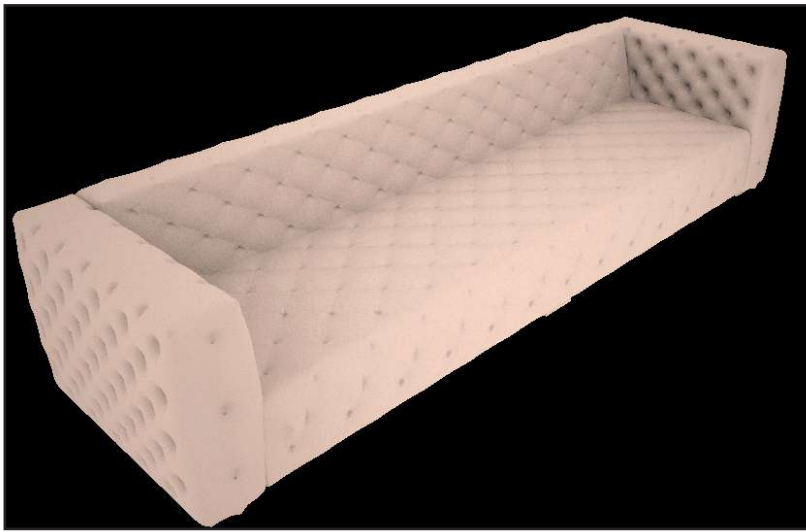

SOFA DESIGNS

LAS VEGAS:

Size: W 2400 X D 1000 X H 800
With wooden tapered feet
Loose seat and back cushions
Back cushion to overhang frame by 100mm
Topstitch detail
Fabric (plain) - 14m

TOTAL: R12700,00

LONDON:

Size: W 2800 X D 1200 X H 800
With wooden tapered feet
3 X Loose seat and back cushions
Back cushion to overhang frame by 100mm
Topstitch detail
Fabric (plain) - 16m

TOTAL: R13500,00

CHICAGO:

Size: W 2400 X D 950 X H 700
With wooden block feet
Fixed seat and back cushions
Topstitch detail
Fabric (plain) - 13m

TOTAL: R12000,00

LOS ANGELES:

Size: W 3000 X D 1000 X H 800
With wooden block feet
Fixed seat and back cushions
Deep buttoned detail
Fabric (plain) - 25m

TOTAL: R28200,00

MILAN:

Size: W 1800 X D 850 X H 850
With wooden plinth
Fixed seat and back cushions
With floating button and topstitch detail
Fabric (plain) - 10m

Size: W 2400 X D 1000 X H 800
With wooden block feet
Cushion to overhang back frame by 100mm
Loose seat and back cushion
Topstitch detail
Fabric (plain) - 16m

TOTAL: R12500,00

LUXEMBOURG:

Size: W 2100 X D 950 X H 850
With wooden tapered feet
Cushion to overhang back frame by 100mm
Loose seat and fixed back
Topstitch detail
Fabric (plain) - 12m